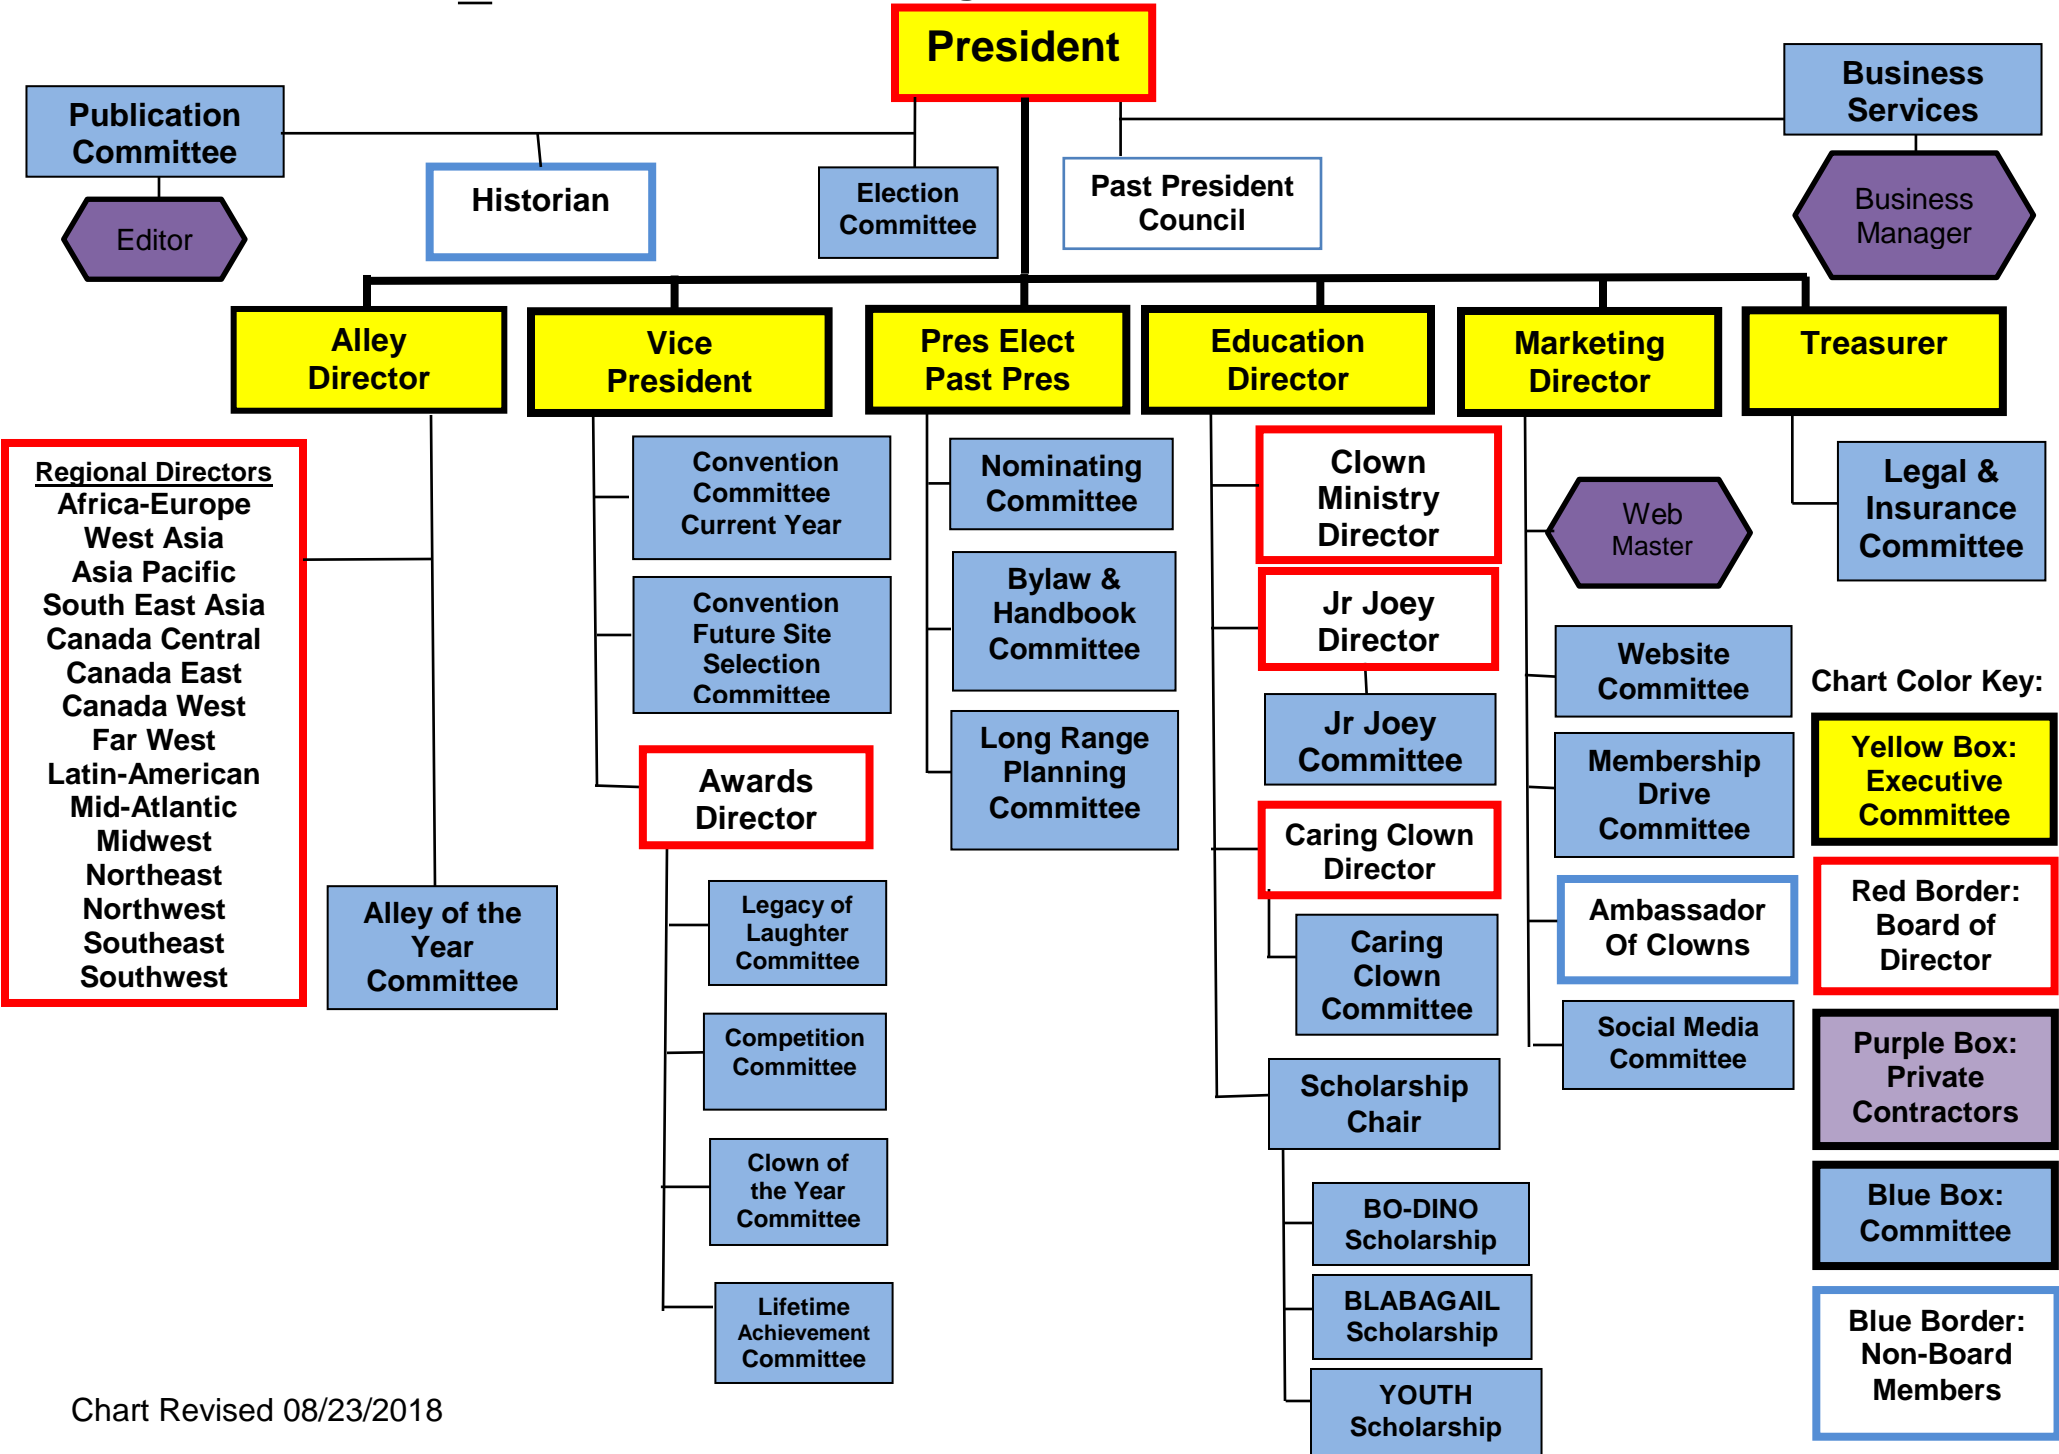

WCA Organization Chart

Chart Color Key:

Yellow Box:
Executive Committee

Red Border:
Board of Director

Purple Box:
Private Contractors

Blue Box:
Committee

Blue Border:
Non-Board Members